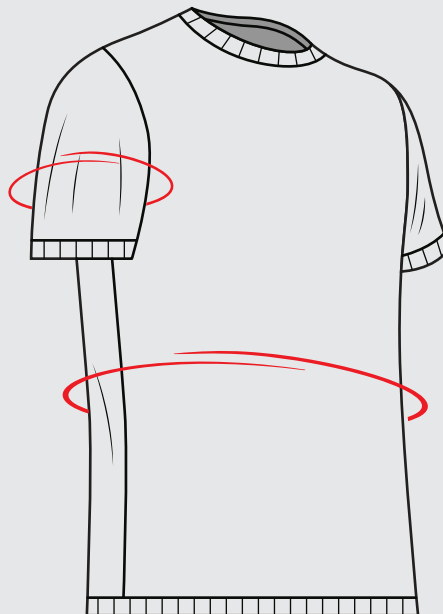

TYPE OF CUTTING

ARM & BODY CIRCUMFERENCE

STANDARD CUTTING

ARM CIRCUMFERENCE •
STANDARD CUTTING

Size M • 13 inch

• BODY CIRCUMFERENCE
STANDARD CUTTING

Size M • 40 inch

ARM & BODY CIRCUMFERENCE

EXCLUSIVE CUTTING

ARM CIRCUMFERENCE •
FIT CUTTING

Size M • 11.5 inch

• BODY CIRCUMFERENCE
STANDARD CUTTING

Size M • 40 inch

Suitable for outdoor and indoor activities, with advanced experience.

ARM & BODY CIRCUMFERENCE