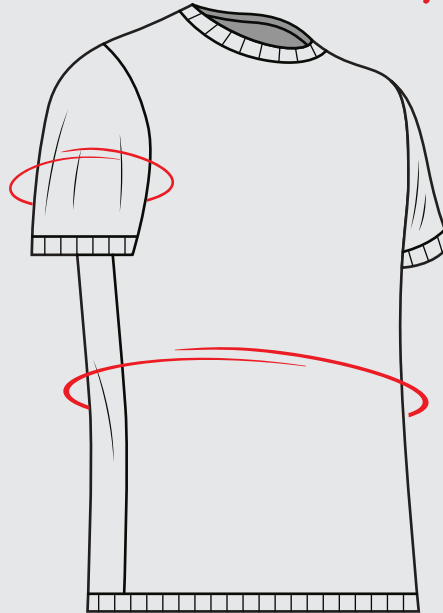

EXCLUSIVE CUTTING

ARM CIRCUMFERENCE •
FIT CUTTING

Size M • 11.5 inch

• BODY CIRCUMFERENCE
STANDARD CUTTING

Size M • 40 inch

Suitable for outdoor and indoor activities, with advanced experience.

ARM & BODY CIRCUMFERENCE

EURO CUTTING

ARM CIRCUMFERENCE •
EURO CUTTING

Size M • 13.5 inch

• LOOSE BODY CUTTING

Size M • 42 inch

EXAMPLE CUTTING

STANDARD CUTTING

SPORT CUTTING