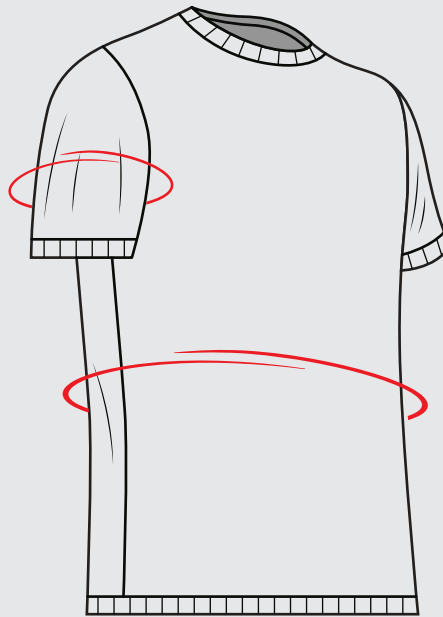

TYPE OF CUTTING

ARM & BODY CIRCUMFERENCE

STANDARD CUTTING

ARM CIRCUMFERENCE •
STANDARD CUTTING

Size M • 13 inch

• BODY CIRCUMFERENCE
STANDARD CUTTING

Size M • 40 inch

ARM & BODY CIRCUMFERENCE