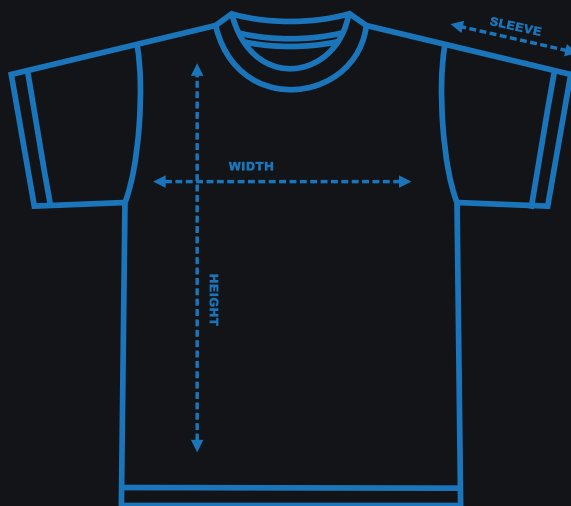

Size M • 13 inch

BODY CIRCUMFERENCE
STANDARD CUTTING

Size M • 42 inch

Suitable for outdoor and indoor activities, with intermediate experience.

SIZE CHART

STANDARD CUTTING

SIZE CHART

SIZE	SHOULDER	CHEST	LENGHT	SLEEVE	ARM CIRCUMFERENCE
XS	15	36	25	8	12
S	16	38	26	8	12.5
M	17	40	27	8.5	13
L	18	42	28	8.5	13
XL	19	44	29	9	14
2XL	20	46	30	9	14
3XL	21	48	32	9.5	15
4XL	22	50	32	10	16
5XL	23	52	32	10.5	17
6XL	24	54	33	11	17
7XL	25	56	34	11.5	18.5
8XL	26	58	35	11.5	18.5