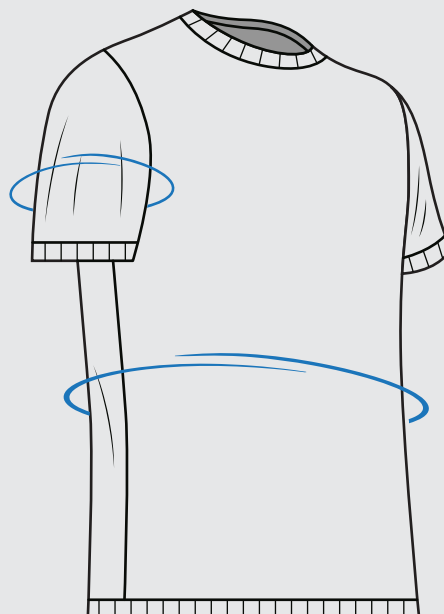

*Less Than 14 Days***TYPE OF SHIRT**

Round Neck

Collar Polo

TYPE OF FABRIC

Microfibre Eyelet

TYPE OF CUTING

Standard Cutting

TYPE OF FABRIC, SHIRT & CUTTING

TYPE OF FABRIC

Include

TYPE OF SHIRT

Include

add RM4

ARM & BODY CIRCUMFERENCE

STANDARD CUTTING

ARM CIRCUMFERENCE
STANDARD CUTTING

Size M • 13 inch

BODY CIRCUMFERENCE
STANDARD CUTTING

Size M • 42 inch

Suitable for outdoor and indoor activities, with intermediate experience.

SIZE CHART

STANDARD CUTTING

SIZE CHART

SIZE	SHOULDER	CHEST	LENGHT	SLEEVE	ARM CIRCUMFERENCE
XS	15	36	25	8	12
S	16	38	26	8	12.5
M	17	40	27	8.5	13
L	18	42	28	8.5	13
XL	19	44	29	9	14
2XL	20	46	30	9	14
3XL	21	48	32	9.5	15
4XL	22	50	32	10	16
5XL	23	52	32	10.5	17
6XL	24	54	33	11	17
7XL	25	56	34	11.5	18.5
8XL	26	58	35	11.5	18.5