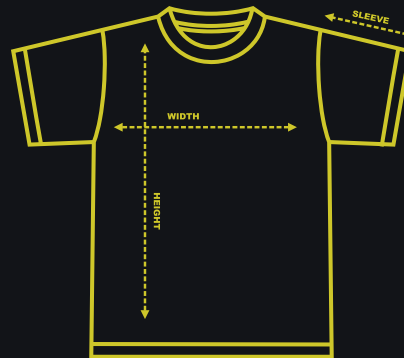

TYPE OF SHIRT

Round Neck

U Neck

V Neck

Collar Polo

Mandrin Collar

▶ Button ▶ Zip

Raglan

RM5

Lycra 280gsm

RM8

Name / Number

RM4

For One Placement

Urgent Order

RM4 - RM10

Less Than 14 Days

SIZE CHART

SIZE	SHOULDER	WIDTH	LENGHT
S	20	40	30
M	21	42	31
L	22	44	32
XL	23	46	33
2XL	24	47	34
3XL	25	50	35

Create your creativities design idea with customise your NFL jersey.

Create your creativities design idea with customise your Retro Collar shirt.