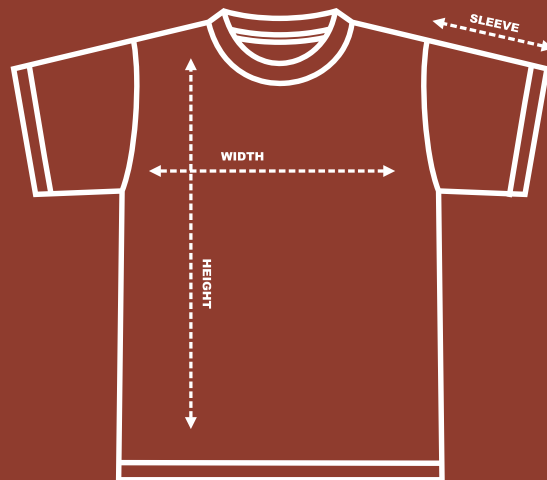

Retro Collar

RM48

Eyelet/Hexagon/RJ

ADD ON

PRICE

Sandwich

RM7

Lycra 280gsm

RM13

Long Sleeve

RM4

TYPE OF CUTTING

EURO CUTING

Wearing **Retro Collar** using EURO CUTING will look more style.
Please refer page .16 for the size measurement.