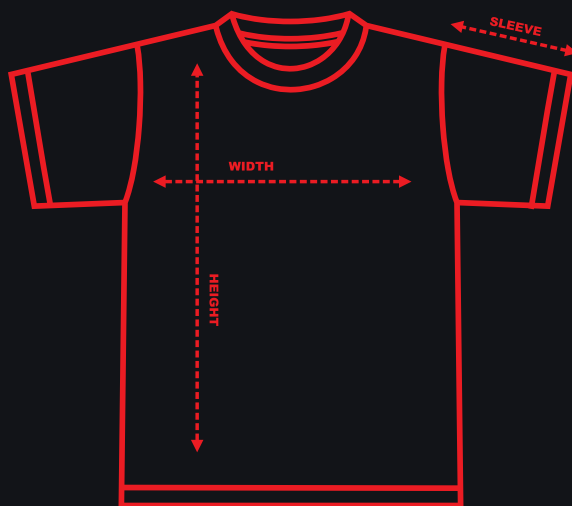

EURO CUTTING

• **STANDARD CUTTING :**

Standard arm sleeve

• **SPORT CUTTING :**

Fit arm sleeve

• **EURO CUTTING :**

Loose body & arm sleeve

Suitable for outdoor and indoor activities, with advanced experience.

SIZE CHART

STANDARD CUTTING

SIZE CHART

SIZE	SHOULDER	WIDTH	LENGHT	SLEEVE	ARM CIRCUMFERENCE
XS	15	36	25	8	12
S	16	38	26	8	12.5
M	17	40	27	8.5	13
L	18	42	28	8.5	13
XL	19	44	29	9	14
2XL	20	46	30	9	14
3XL	21	48	32	9.5	15
4XL	22	50	32	10	16
5XL	23	52	32	10.5	17
6XL	24	54	33	11	17
7XL	25	56	34	11.5	18.5
8XL	26	58	35	11.5	18.5

Suitable for outdoor and indoor activities, with advanced experience.

SIZE CHART

SPORT CUTTING

SIZE CHART

SIZE	SHOULDER	WIDTH	LENGHT	SLEEVE	ARM CIRCUMFERENCE
XS	15	36	25	8	8.5
S	16	38	26	8	10.5
M	17	40	27	8.5	11.5
L	18	42	28	8.5	12.5
XL	19	44	29	9	13.5
2XL	20	46	30	9	14
3XL	21	48	32	9.5	15
4XL	22	50	32	10	16
5XL	23	52	32	10.5	17
6XL	24	54	33	11	17
7XL	25	56	34	11.5	18
8XL	26	58	35	11.5	18