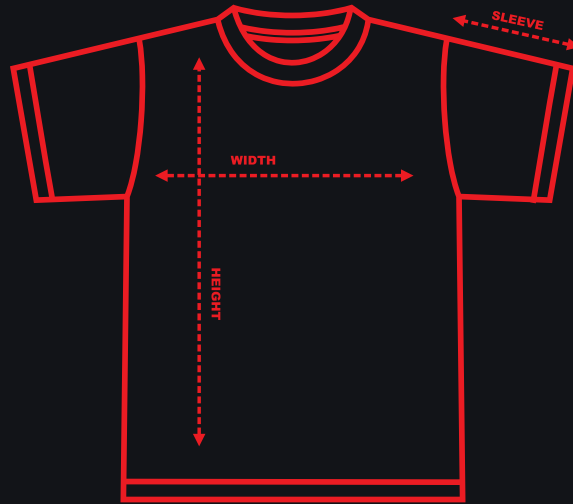

SIZE CHART

STANDARD CUTTING

SIZE CHART

SIZE	SHOULDER	WIDTH	LENGHT	SLEEVE	ARM CIRCUMFERENCE
XS	15	36	25	8	12
S	16	38	26	8	12.5
M	17	40	27	8.5	13
L	18	42	28	8.5	13
XL	19	44	29	9	14
2XL	20	46	30	9	14
3XL	21	48	32	9.5	15
4XL	22	50	32	10	16
5XL	23	52	32	10.5	17
6XL	24	54	33	11	17
7XL	25	56	34	11.5	18.5
8XL	26	58	35	11.5	18.5

Suitable for outdoor and indoor activities, with advanced experience.