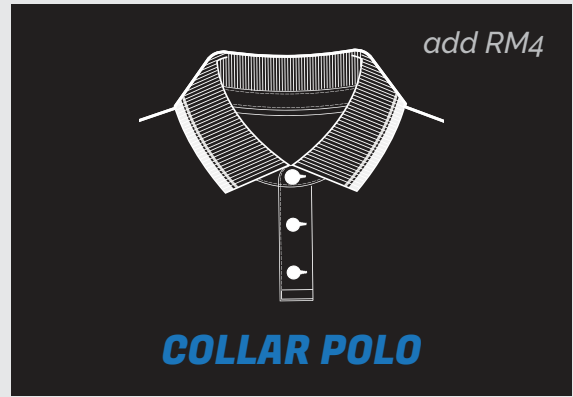

*Less Than 14 Days***TYPE OF SHIRT**

Round Neck

Collar Polo

TYPE OF FABRIC

Microfibre Eyelet

TYPE OF CUTING

Standard Cutting

TYPE OF FABRIC, SHIRT & CUTTING

TYPE OF FABRIC

Include

TYPE OF SHIRT

Include

add RM4

ARM & BODY CIRCUMFERENCE

STANDARD CUTTING

ARM CIRCUMFERENCE
STANDARD CUTTING