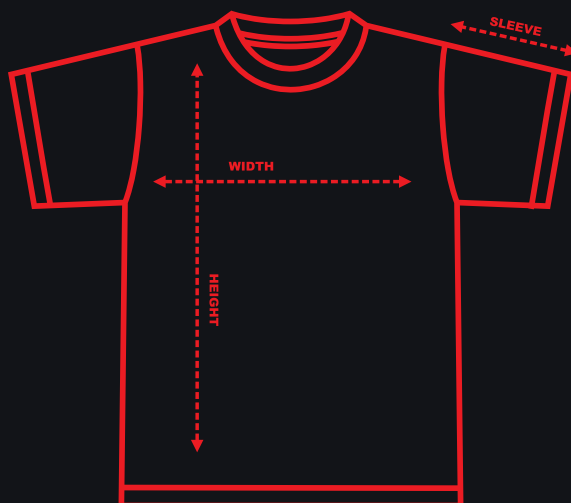

Suitable for outdoor and indoor activities, with advanced experience.

SIZE CHART

SPORT CUTTING

SIZE CHART

SIZE	SHOULDER	WIDTH	LENGHT	SLEEVE	ARM CIRCUMFERENCE
XS	15	36	25	8	8.5
S	16	38	26	8	10.5
M	17	40	27	8.5	11.5
L	18	42	28	8.5	12.5
XL	19	44	29	9	13.5
2XL	20	46	30	9	14
3XL	21	48	32	9.5	15
4XL	22	50	32	10	16
5XL	23	52	32	10.5	17
6XL	24	54	33	11	17
7XL	25	56	34	11.5	18
8XL	26	58	35	11.5	18

Suitable for outdoor and indoor activities, with advanced experience.

SIZE CHART

EURO CUTTING

SIZE CHART

SIZE	SHOULDER	WIDTH	LENGHT	SLEEVE	ARM CIRCUMFERENCE
XS	15.5	36	26	8	12.5
S	16.5	38	27	8	13
M	17.5	40	28	8.5	13.5
L	18.5	42	29	8.5	13.5
XL	19.5	44	30	9	14.5
2XL	20.5	46	31	9	14.5
3XL	21.5	48	33	9.5	15.5
4XL	22.5	50	33	10	16.5
5XL	23.5	52	33	10.5	17.5
6XL	24.5	54	33	11	17.5
7XL	25.5	56	35	11.5	19
8XL	26.5	58	36	11.5	19