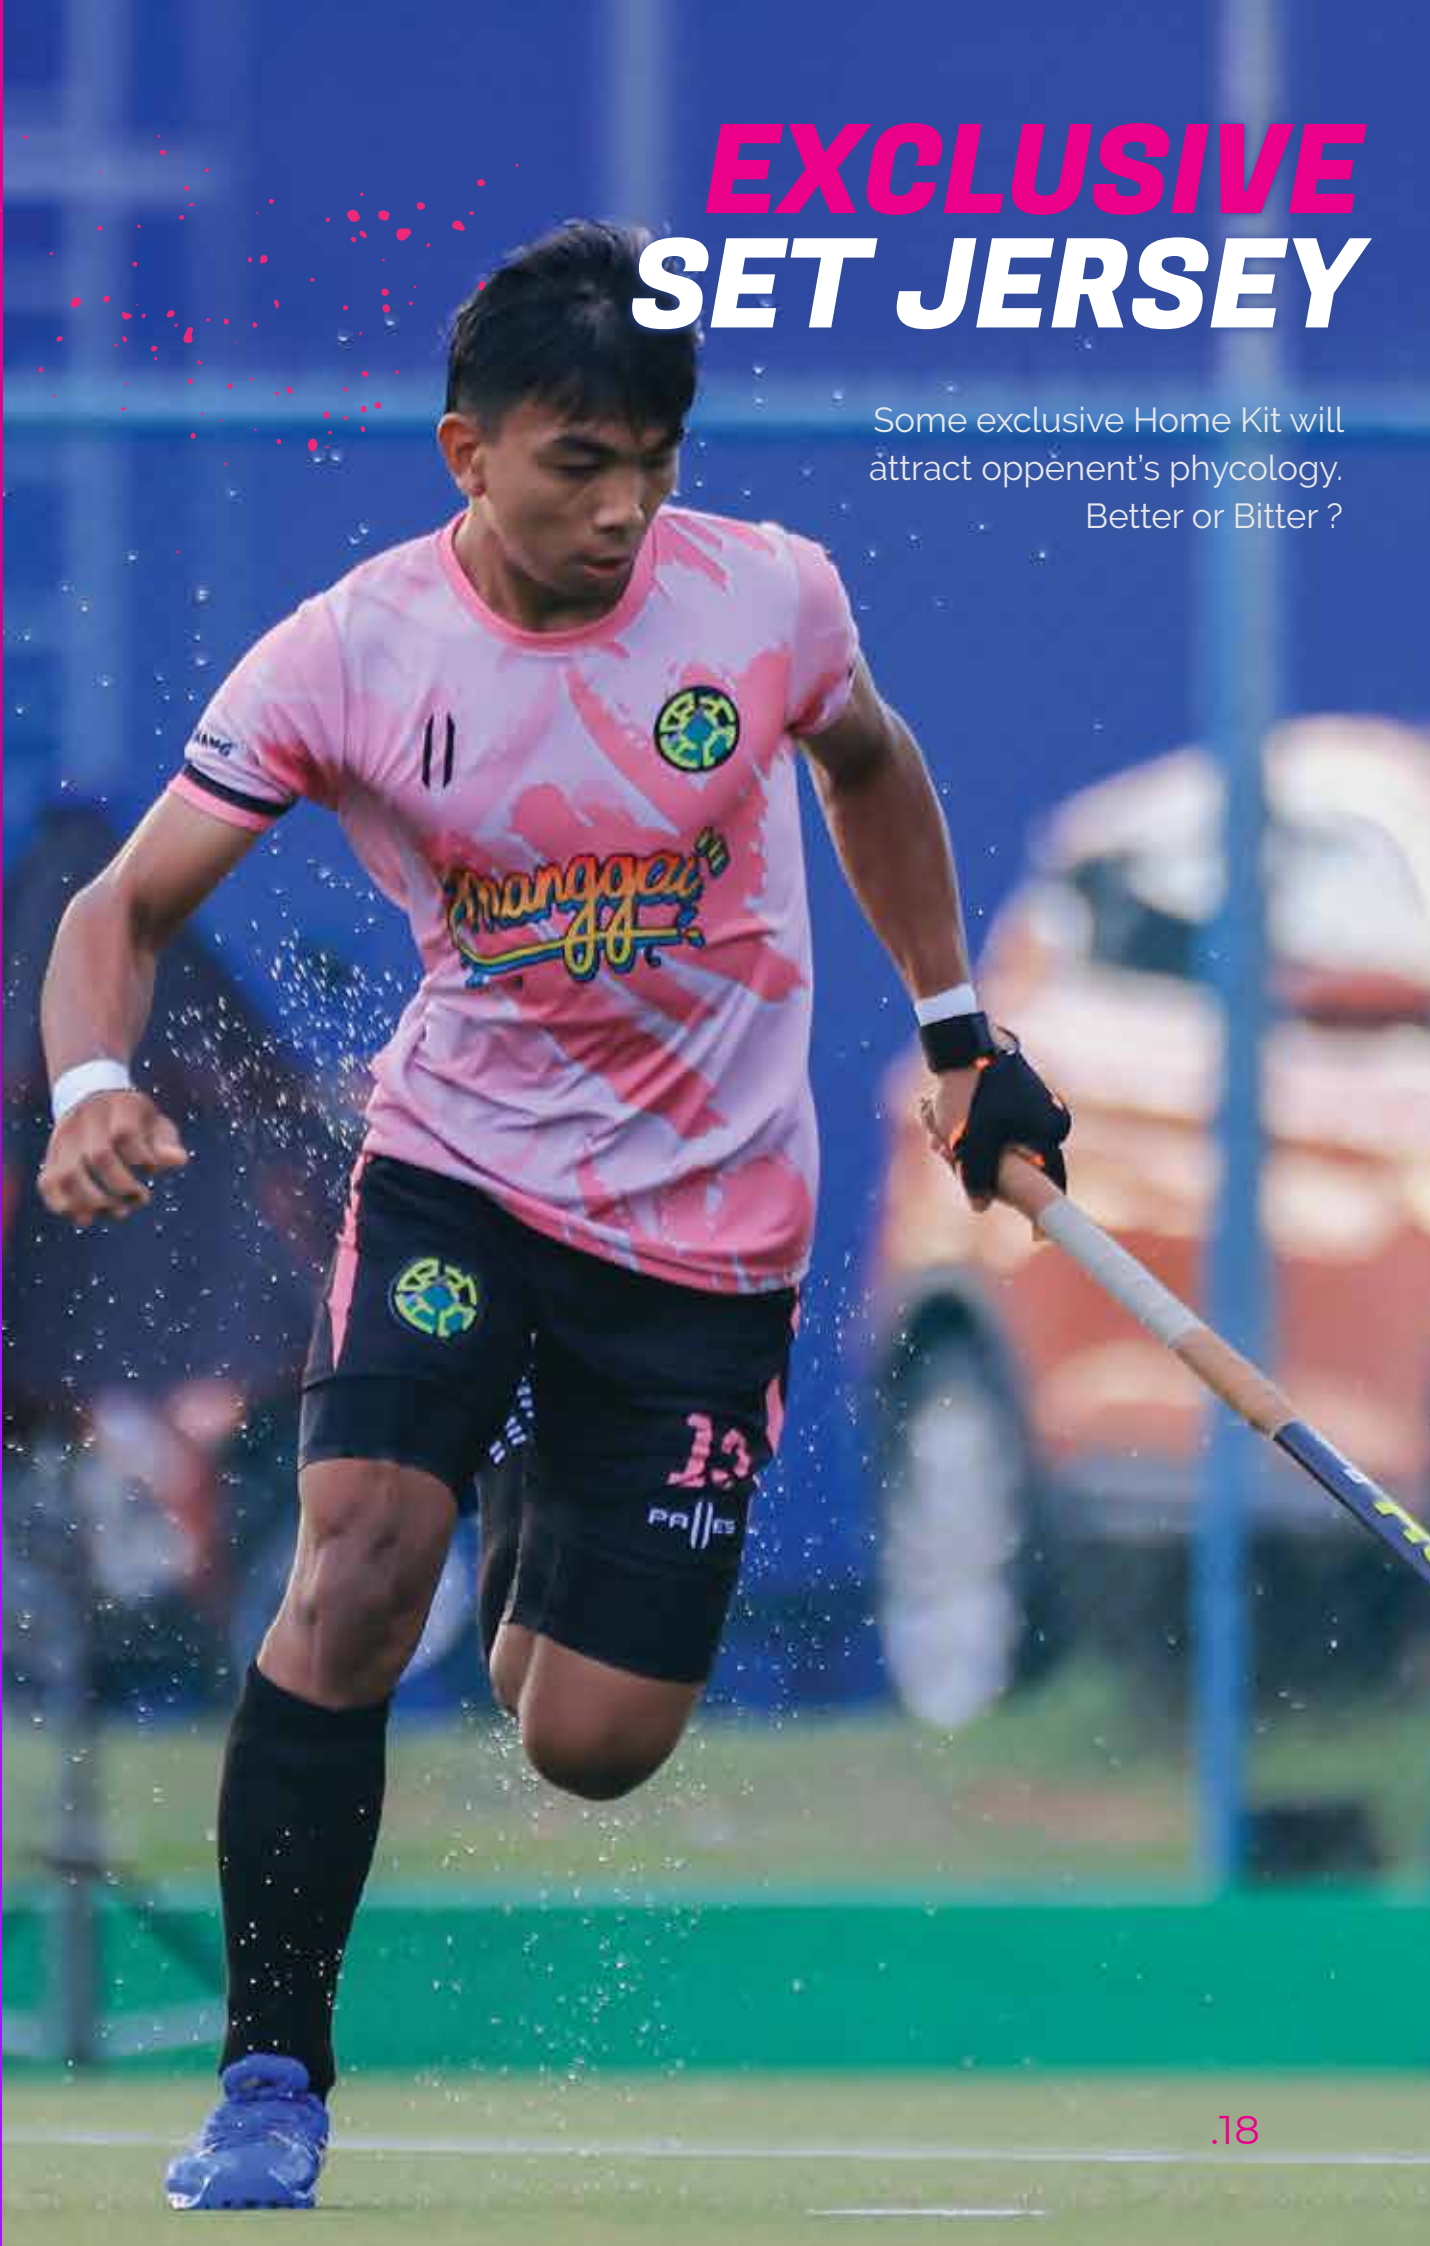

Suitable for outdoor and indoor activities, with advance experience.

EXCLUSIVE SET JERSEY

Some exclusive Home Kit will attract opponent's phycology.
Better or Bitter ?