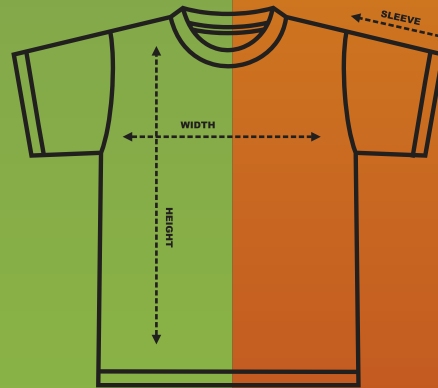

RM4 - RM10

Less Than 14 Days

Adult Muslimah Size

SIZE CHART

SIZE	SHOULDER	WIDTH	LENGHT
XS	14	36	31
S	15	38	32
M	16	40	33
L	16.5	42	34
XL	17	44	36
2XL	18	46	37
3XL	19	48	38
4XL	19	50	39
5XL	20	52	39
6XL	21	54	39
7XL	22	56	40
8XL	22	58	41

Kids Muslimah Size

SIZE CHART

SIZE	SHOULDER	WIDTH	LENGHT
XS	10.5	24	21
S	11	26	22
M	11.5	28	24
L	12.5	30	25
XL	13	32	26

KIDS

Create your creativities design idea with customise your Kids apparel.

Kids Round Neck

RM32

Kids Polo Collar

RM37

ADD ON

PRICE

Long Sleeve

RM3

Name / Number

FREE

For One Placement

Urgent Order

RM4 - RM10

Less Than 14 Days

SIZE CHART

SIZE	SHOULDER	WIDTH	LENGHT
XS	10.5	24	16
S	11	26	17
M	11.5	28	19
L	12.5	30	20
XL	13	32	21

Create your creativities design idea with customise your Kids apparel.