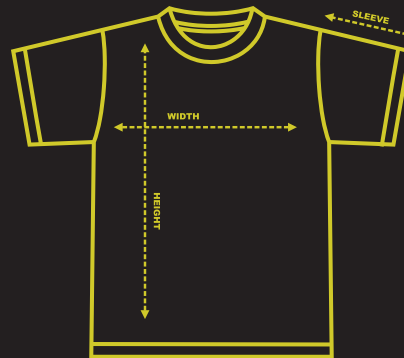

RM5

Lycra 280gsm

RM8

Name / Number

RM4

For One Placement

Urgent Order

RM4 - RM10

Less Than 14 Days

SIZE CHART

SIZE	SHOULDER	WIDTH	LENGHT
S	20	40	30
M	21	42	31
L	22	44	32
XL	23	46	33
2XL	24	47	34
3XL	25	50	35

Create your creativities design idea with customise your NFL jersey.

Create your creativities design idea with customise your Retro Collar shirt.