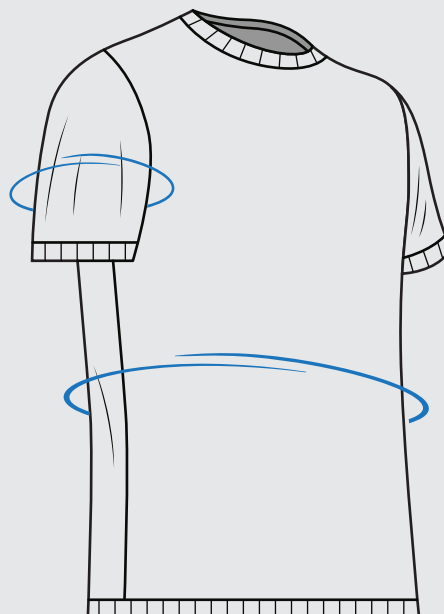

*Less Than 14 Days***TYPE OF SHIRT**

Round Neck

Collar Polo

TYPE OF FABRIC

Microfibre Eyelet

TYPE OF CUTING

Standard Cutting

TYPE OF FABRIC, SHIRT & CUTTING

TYPE OF FABRIC

Include

TYPE OF SHIRT

Include

add RM5

ARM & BODY CIRCUMFERENCE

STANDARD CUTTING

ARM CIRCUMFERENCE
STANDARD CUTTING

Size M • 13 inch

BODY CIRCUMFERENCE
STANDARD CUTTING

Size M • 42 inch

Suitable for outdoor and indoor activities, with intermediate experience.

SIZE CHART

STANDARD CUTTING

SIZE CHART

SIZE	SHOULDER	CHEST	LENGHT	SLEEVE	ARM CIRCUMFERENCE
XS	15	36	25	8	12
S	16	38	26	8	12.5
M	17	40	27	8.5	13
L	18	42	28	8.5	13
XL	19	44	29	9	14
2XL	20	46	30	9	14
3XL	21	48	32	9.5	15
4XL	22	50	32	10	16
5XL	23	52	32	10.5	17
6XL	24	54	33	11	17
7XL	25	56	34	11.5	18.5
8XL	26	58	35	11.5	18.5