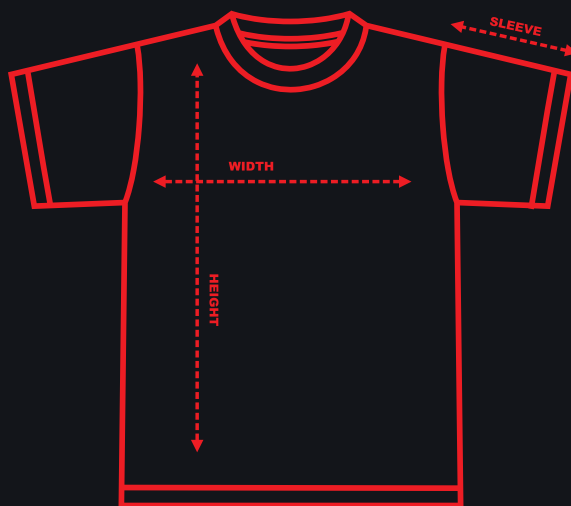

• **EURO CUTTING :**

Loose body & arm sleeve

Suitable for outdoor and indoor activities, with advanced experience.

SIZE CHART

STANDARD CUTTING

SIZE CHART

SIZE	SHOULDER	WIDTH	LENGHT	SLEEVE	ARM CIRCUMFERENCE
XS	15	36	25	8	12
S	16	38	26	8	12.5
M	17	40	27	8.5	13
L	18	42	28	8.5	13
XL	19	44	29	9	14
2XL	20	46	30	9	14
3XL	21	48	32	9.5	15
4XL	22	50	32	10	16
5XL	23	52	32	10.5	17
6XL	24	54	33	11	17
7XL	25	56	34	11.5	18.5
8XL	26	58	35	11.5	18.5

Suitable for outdoor and indoor activities, with advanced experience.

SIZE CHART

SPORT CUTTING

SIZE CHART

SIZE	SHOULDER	WIDTH	LENGHT	SLEEVE	ARM CIRCUMFERENCE
XS	15	36	25	8	8.5
S	16	38	26	8	10.5
M	17	40	27	8.5	11.5
L	18	42	28	8.5	12.5
XL	19	44	29	9	13.5
2XL	20	46	30	9	14
3XL	21	48	32	9.5	15
4XL	22	50	32	10	16
5XL	23	52	32	10.5	17
6XL	24	54	33	11	17
7XL	25	56	34	11.5	18
8XL	26	58	35	11.5	18