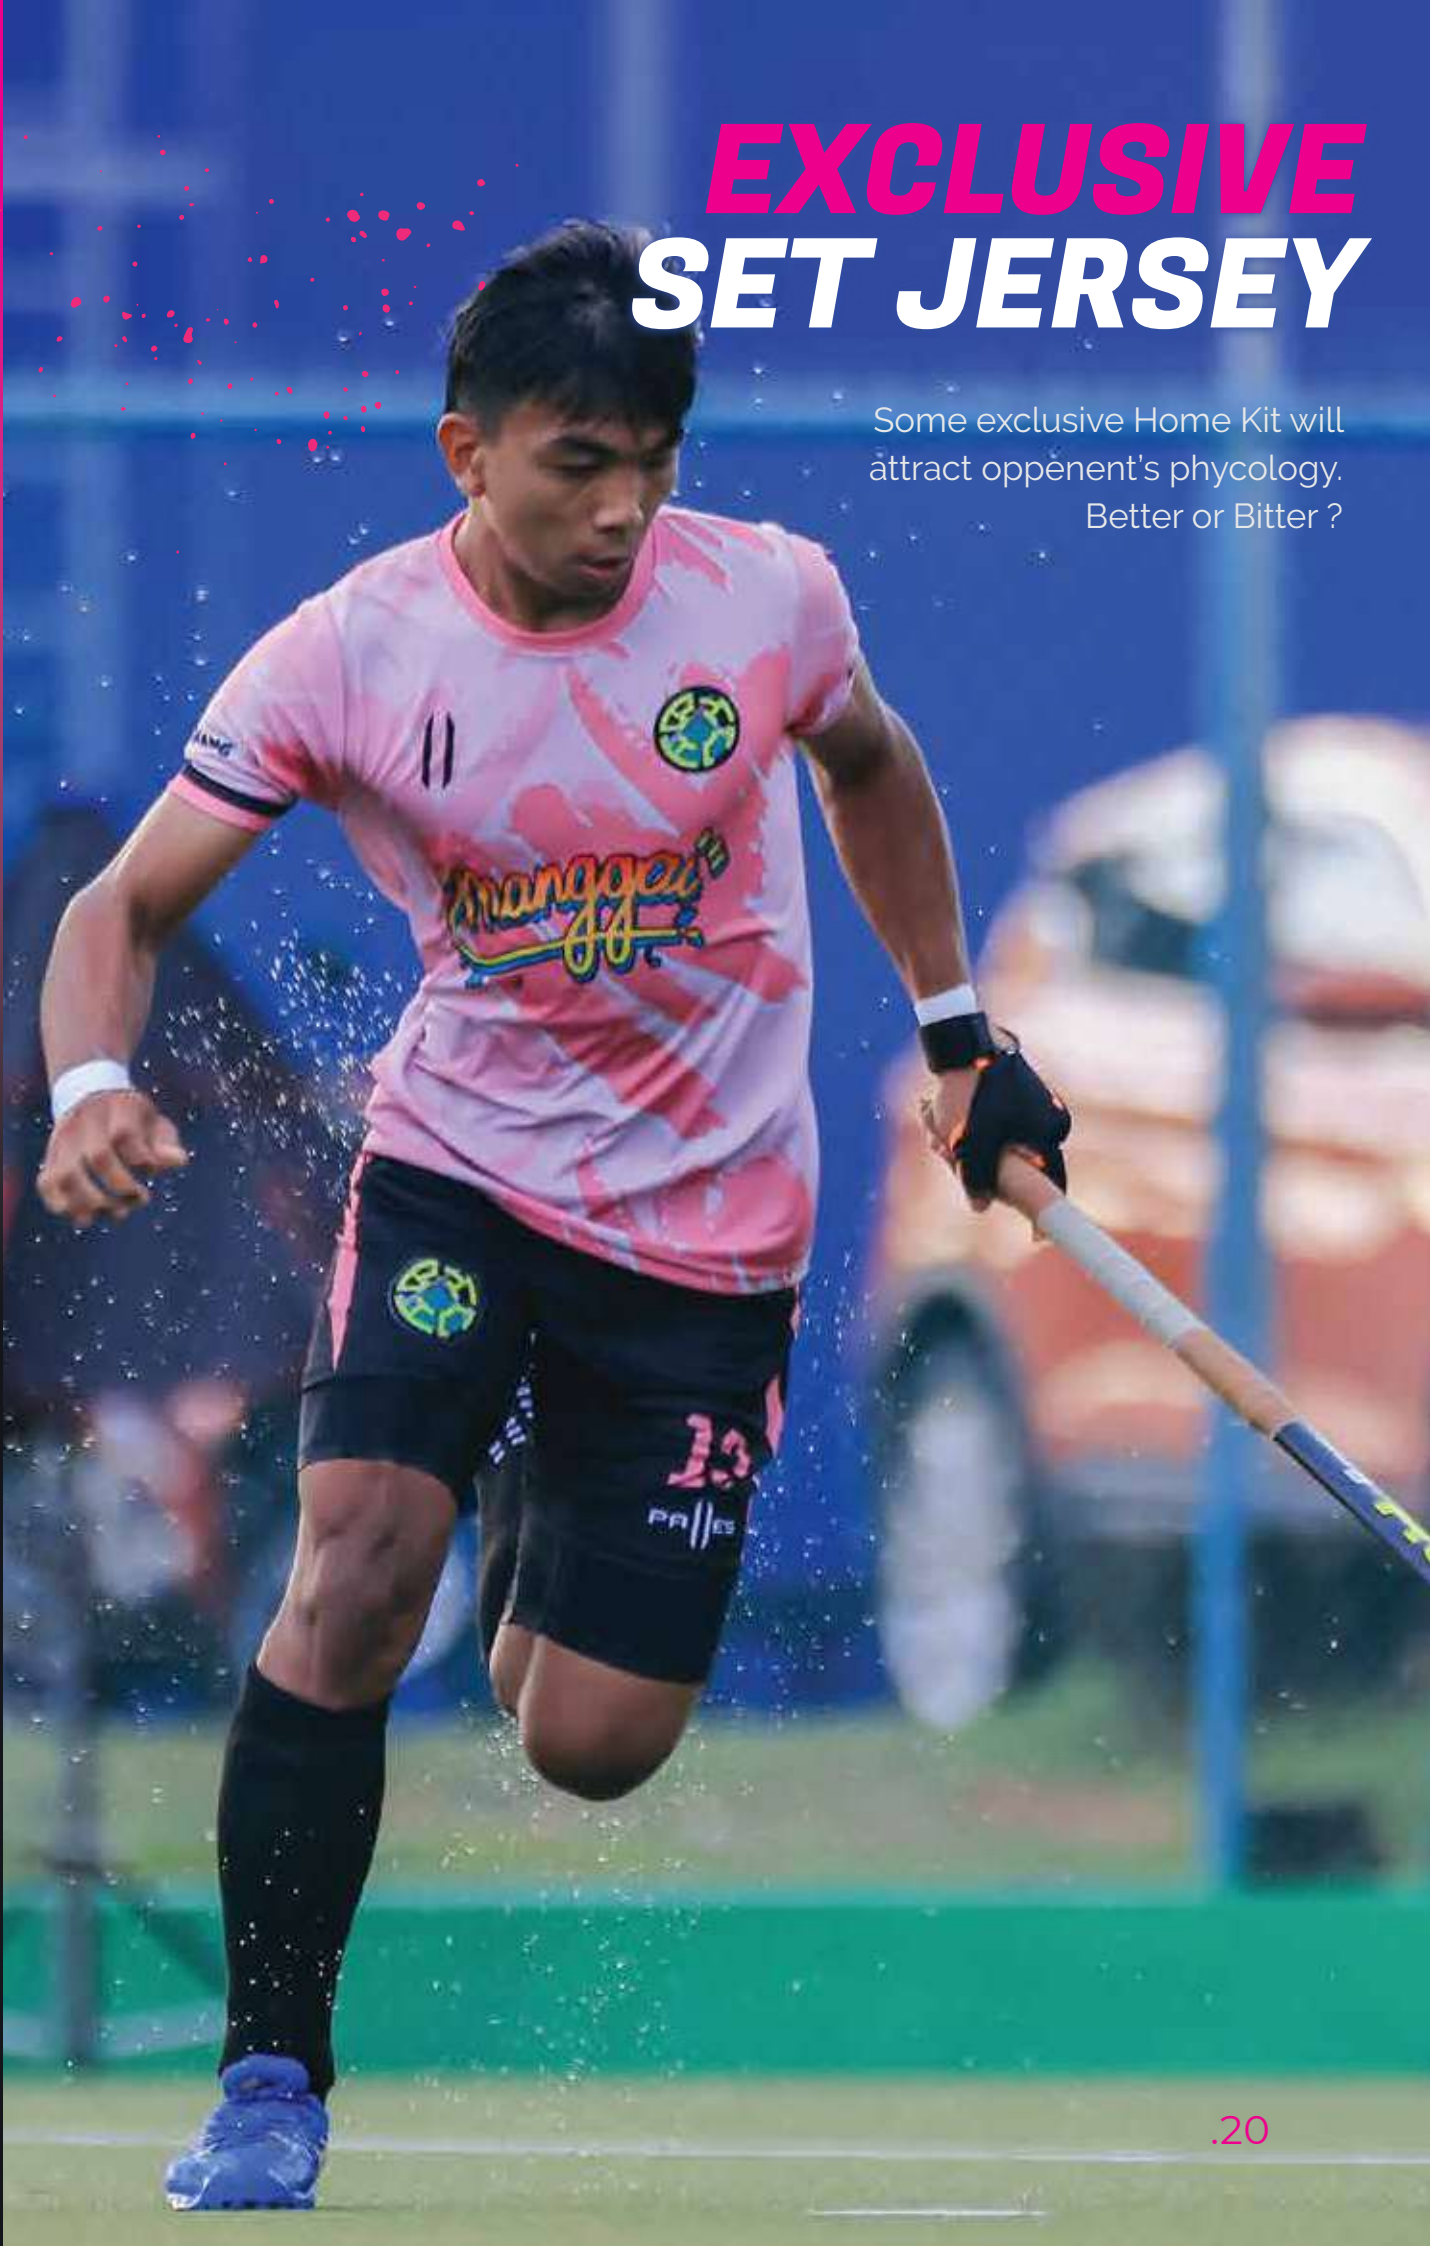

Suitable for outdoor and indoor activities, with advance experience.

EXCLUSIVE SET JERSEY

Some exclusive Home Kit will attract opponent's phycology.
Better or Bitter ?