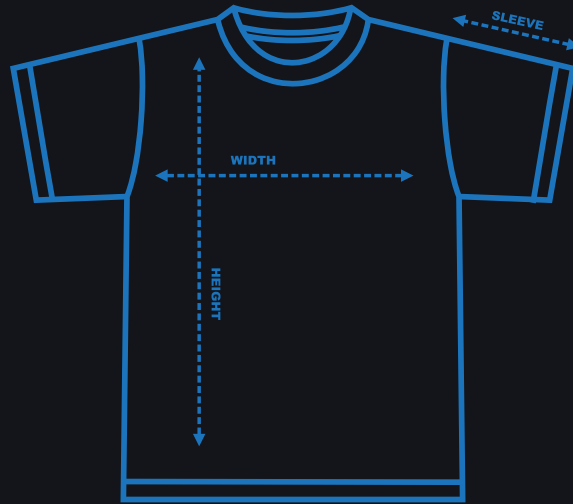

Size M • 13 inch

BODY CIRCUMFERENCE
STANDARD CUTTING

Size M • 42 inch

Suitable for outdoor and indoor activities, with intermediate experience.

SIZE CHART

STANDARD CUTTING

SIZE CHART

SIZE	SHOULDER	CHEST	LENGHT	SLEEVE	ARM CIRCUMFERENCE
XS	15	36	25	8	12
S	16	38	26	8	12.5
M	17	40	27	8.5	13
L	18	42	28	8.5	13
XL	19	44	29	9	14
2XL	20	46	30	9	14
3XL	21	48	32	9.5	15
4XL	22	50	32	10	16
5XL	23	52	32	10.5	17
6XL	24	54	33	11	17
7XL	25	56	34	11.5	18.5
8XL	26	58	35	11.5	18.5