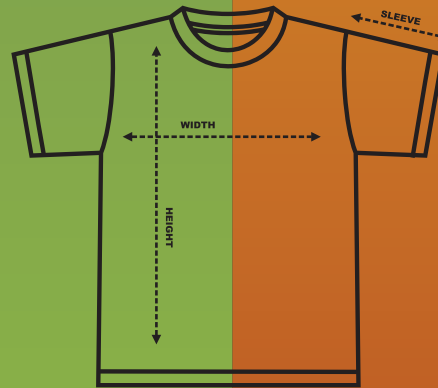

Urgent Order

RM4 - RM10

Less Than 14 Days

Adult Muslimah Size

SIZE CHART

SIZE	SHOULDER	WIDTH	LENGHT
XS	14	36	31
S	15	38	32
M	16	40	33
L	16.5	42	34
XL	17	44	36
2XL	18	46	37
3XL	19	48	38
4XL	19	50	39
5XL	20	52	39
6XL	21	54	39
7XL	22	56	40
8XL	22	58	41

Kids Muslimah Size

SIZE CHART

SIZE	SHOULDER	WIDTH	LENGHT
XS	10.5	24	21
S	11	26	22
M	11.5	28	24
L	12.5	30	25
XL	13	32	26

KIDS

Create your creativities design idea with customise your Kids apparel.

Kids Round Neck

RM32

Kids Polo Collar

RM37

ADD ON

PRICE

Long Sleeve

RM3

Name / Number

RM4

For One Placement

Urgent Order

RM4 - RM10

Less Than 14 Days

SIZE CHART

SIZE	SHOULDER	WIDTH	LENGHT
XS	10.5	24	16
S	11	26	17
M	11.5	28	19
L	12.5	30	20
XL	13	32	21

Create your creativities design idea with customise your Kids apparel.