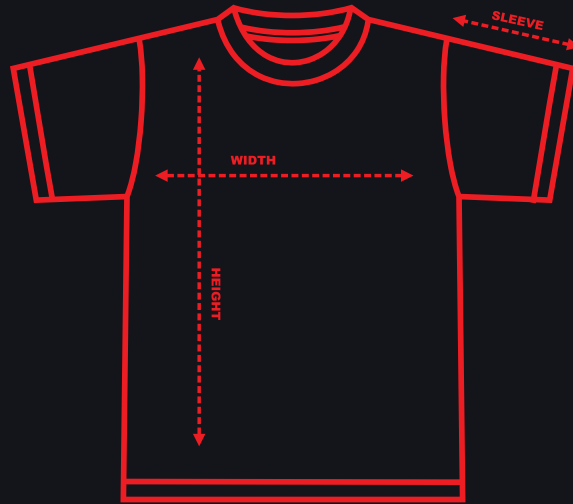

• **EURO CUTTING :**

Loose body & arm sleeve

Suitable for outdoor and indoor activities, with advanced experience.

SIZE CHART

STANDARD CUTTING

SIZE CHART

SIZE	SHOULDER	WIDTH	LENGHT	SLEEVE	ARM CIRCUMFERENCE
XS	15	36	25	8	12
S	16	38	26	8	12.5
M	17	40	27	8.5	13
L	18	42	28	8.5	13
XL	19	44	29	9	14
2XL	20	46	30	9	14
3XL	21	48	32	9.5	15
4XL	22	50	32	10	16
5XL	23	52	32	10.5	17
6XL	24	54	33	11	17
7XL	25	56	34	11.5	18.5
8XL	26	58	35	11.5	18.5

Suitable for outdoor and indoor activities, with advanced experience.

SIZE CHART

SPORT CUTTING

SIZE CHART

SIZE	SHOULDER	WIDTH	LENGHT	SLEEVE	ARM CIRCUMFERENCE
XS	15	36	25	8	8.5
S	16	38	26	8	10.5
M	17	40	27	8.5	11.5
L	18	42	28	8.5	12.5
XL	19	44	29	9	13.5
2XL	20	46	30	9	14
3XL	21	48	32	9.5	15
4XL	22	50	32	10	16
5XL	23	52	32	10.5	17
6XL	24	54	33	11	17
7XL	25	56	34	11.5	18
8XL	26	58	35	11.5	18

Suitable for outdoor and indoor activities, with advanced experience.

SIZE CHART

EURO CUTTING

SIZE CHART

SIZE	SHOULDER	WIDTH	LENGHT	SLEEVE	ARM CIRCUMFERENCE
XS	15.5	36	26	8	12.5
S	16.5	38	27	8	13
M	17.5	40	28	8.5	13.5
L	18.5	42	29	8.5	13.5
XL	19.5	44	30	9	14.5
2XL	20.5	46	31	9	14.5
3XL	21.5	48	33	9.5	15.5
4XL	22.5	50	33	10	16.5
5XL	23.5	52	33	10.5	17.5
6XL	24.5	54	33	11	17.5
7XL	25.5	56	35	11.5	19
8XL	26.5	58	36	11.5	19