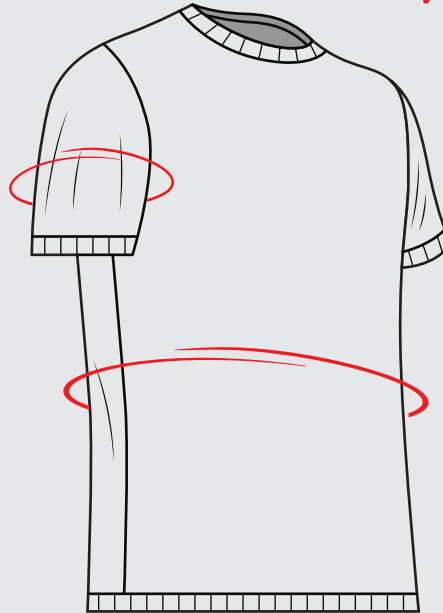

Size M • 13 inch

• BODY CIRCUMFERENCE
STANDARD CUTTING

Size M • 40 inch

ARM & BODY CIRCUMFERENCE

EXCLUSIVE CUTTING

ARM CIRCUMFERENCE •
FIT CUTTING

Size M • 11.5 inch

• BODY CIRCUMFERENCE
STANDARD CUTTING

Size M • 40 inch

Suitable for outdoor and indoor activities, with advanced experience.

ARM & BODY CIRCUMFERENCE

EURO CUTTING

ARM CIRCUMFERENCE •
EURO CUTTING

Size M • 13.5 inch

• LOOSE BODY CUTTING

Size M • 42 inch

EXAMPLE CUTTING

STANDARD CUTTING

SPORT CUTTING

EURO CUTTING

• **STANDARD CUTTING :**

Standard arm sleeve

• **SPORT CUTTING :**

Fit arm sleeve