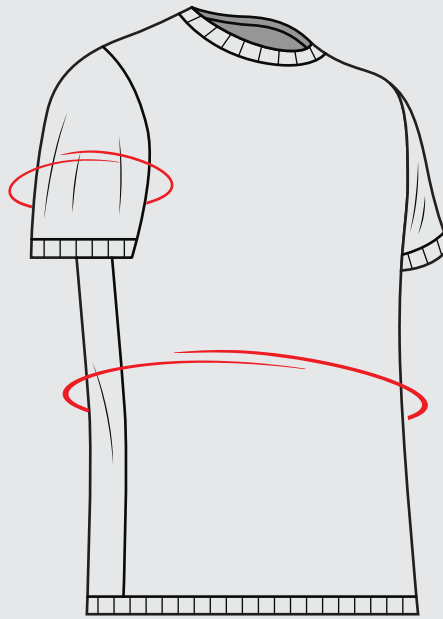

WP (WATER PROOF)

add RM7

SANDWICH

Suitable for outdoor and indoor activities, with advanced experience.

TYPE OF CUTTING

ARM & BODY CIRCUMFERENCE

STANDARD CUTTING

ARM CIRCUMFERENCE •
STANDARD CUTTING

Size M • 13 inch

• BODY CIRCUMFERENCE
STANDARD CUTTING

Size M • 40 inch

ARM & BODY CIRCUMFERENCE

EXCLUSIVE CUTTING

ARM CIRCUMFERENCE •
FIT CUTTING

Size M • 11.5 inch

• BODY CIRCUMFERENCE
STANDARD CUTTING