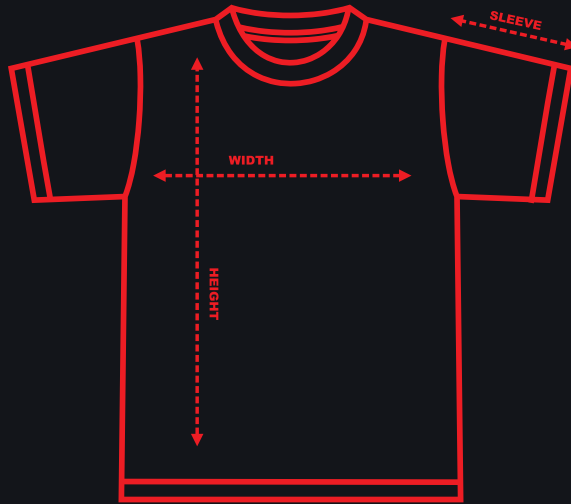

Size M • 40 inch

Suitable for outdoor and indoor activities, with advanced experience.

ARM & BODY CIRCUMFERENCE

EURO CUTTING

ARM CIRCUMFERENCE •
EURO CUTTING

Size M • 13.5 inch

• LOOSE BODY CUTTING

Size M • 42 inch

EXAMPLE CUTTING

STANDARD CUTTING

SPORT CUTTING

EURO CUTTING

• **STANDARD CUTTING :**

Standard arm sleeve

• **SPORT CUTTING :**

Fit arm sleeve

• **EURO CUTTING :**

Loose body & arm sleeve

Suitable for outdoor and indoor activities, with advanced experience.

SIZE CHART

STANDARD CUTTING

SIZE CHART

SIZE	SHOULDER	WIDTH	LENGHT	SLEEVE	ARM CIRCUMFERENCE
XS	15	36	25	8	12
S	16	38	26	8	12.5
M	17	40	27	8.5	13
L	18	42	28	8.5	13
XL	19	44	29	9	14
2XL	20	46	30	9	14
3XL	21	48	32	9.5	15
4XL	22	50	32	10	16
5XL	23	52	32	10.5	17
6XL	24	54	33	11	17
7XL	25	56	34	11.5	18.5
8XL	26	58	35	11.5	18.5