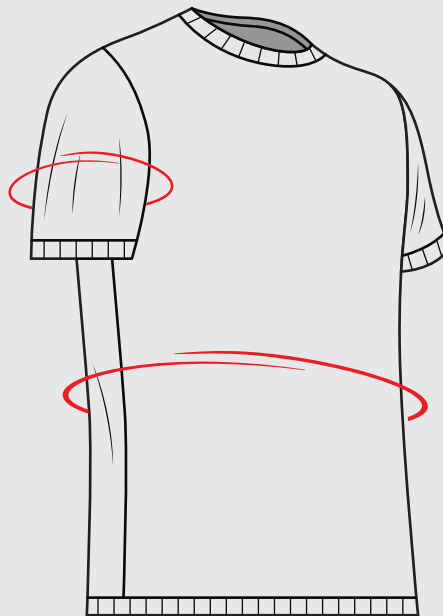

Size M • 13 inch

• BODY CIRCUMFERENCE
STANDARD CUTTING

Size M • 40 inch

ARM & BODY CIRCUMFERENCE

EXCLUSIVE CUTTING

ARM CIRCUMFERENCE •
FIT CUTTING

Size M • 11.5 inch

• BODY CIRCUMFERENCE
STANDARD CUTTING

Size M • 40 inch

Suitable for outdoor and indoor activities, with advanced experience.

ARM & BODY CIRCUMFERENCE

EURO CUTTING

ARM CIRCUMFERENCE •
EURO CUTTING

Size M • 13.5 inch

• LOOSE BODY CUTTING

Size M • 42 inch