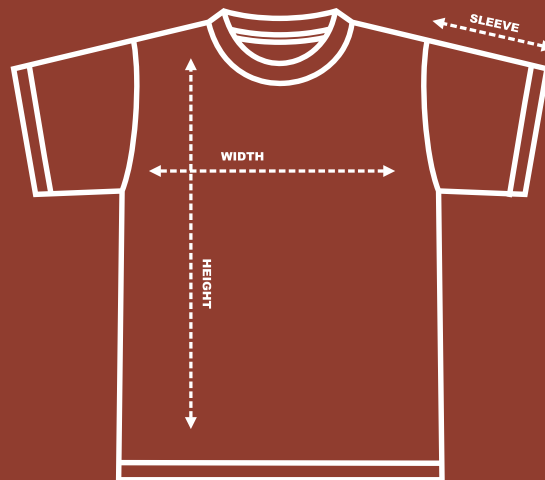

Retro Collar

RM50

Eyelet/Hexagon/RJ

ADD ON

PRICE

Sandwich

RM7

Lycra 280gsm

RM13

Long Sleeve

RM4

TYPE OF CUTTING

EURO CUTING

Wearing **Retro Collar** using EURO CUTING will look more style.
Please refer page .16 for the size measurement.

Create your creativities design idea with customise your Retro Collar shirt.